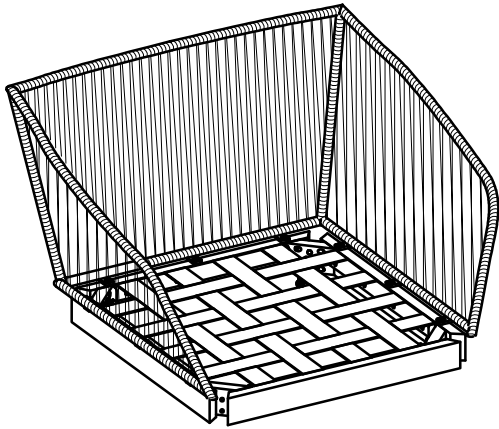

ATHOS LOUNGE CHAIR

LCATCHWDDK / LCATCHWDLT

FURNITURE FOR CONTEMPORARY LIFESTYLES

A: Seat x1

B: Leg x4

C: Bolt M6*60mm x8

D: Spring washer x8

E: Washer x8

F: Allen key x1

STEP 1

STEP 2