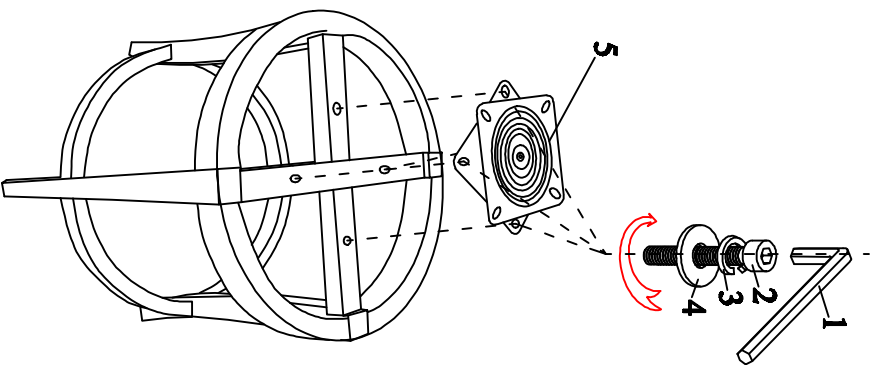

# ASSEMBLY INSTRUCTIONS

### Hardware

1		"L" Wrench	1pc
2		Bolt 6*25mm	8pcs
3		Spring Washer	8pcs
4		Flat Washer	8pcs
5		Turnplate 6.75 inch	1pc