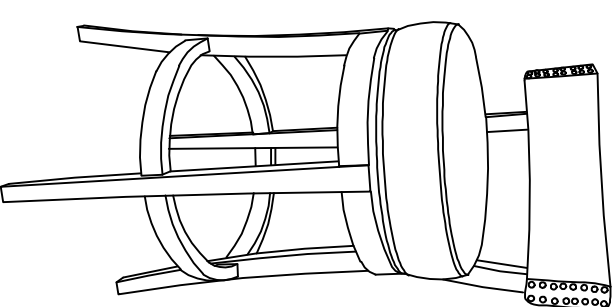

# ASSEMBLY INSTRUCTIONS

### Hardware

1		"L" Wrench	1pc
2		Bolt 6*25mm	8pcs
3		Spring Washer	8pcs
4		Flat Washer	8pcs
5		Turnplate 6.75 inch	1pc