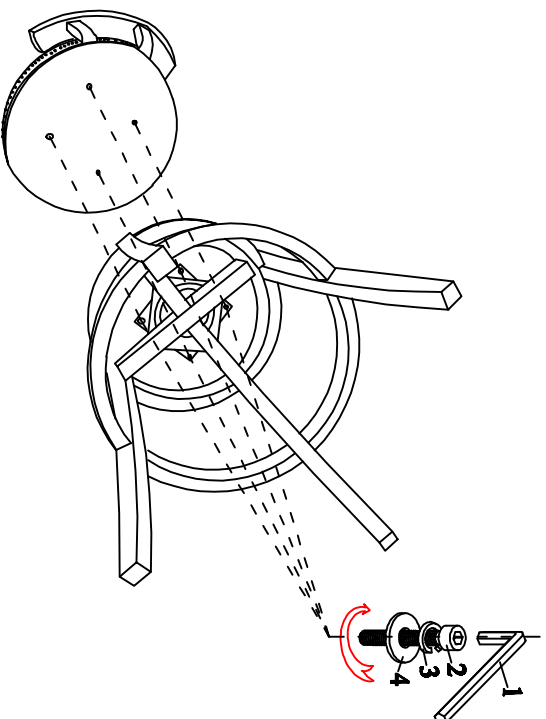

### Hardware

1		"L" Wrench	1pc
2		Bolt 6*25mm	8pcs
3		Spring Washer	8pcs
4		Flat Washer	8pcs
5		Turnplate 6.75 inch	1pc