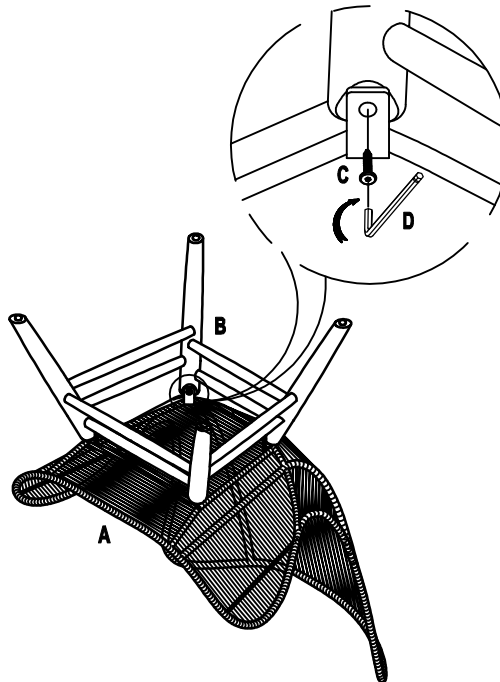

KING LOUNGE CHAIR LCKGCHTRU / LCKGCHCHR

FURNITURE FOR CONTEMPORARY LIFESTYLES

A: Seat x1

B: Leg x1

C: Screw Ø6*30mm x4

D: Allen key x1

STEP 1

STEP 2