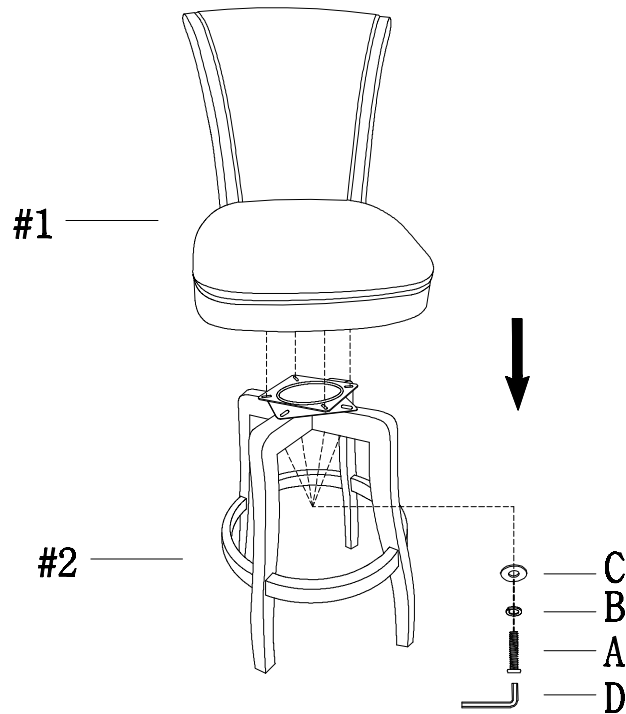

ASSEMBLY INSTRUCTION

RALEIGH SIDE STOOL KAHLUA

PARTS LIST

	DRAWING	DESCRIPTION	QTY
#1		TOP SEAT	1PC
#2		BASE	1PC

Hardware List

NO	SKETCH	DESCRIPTION	QTY
A		Allen Bolt 1/4"x3/4"	4pcs
B		Spring Washer 1/4"	4pcs
C		Flat Washer 1/4"x16mm	4pcs
D		Allen Key 4mm	1pc