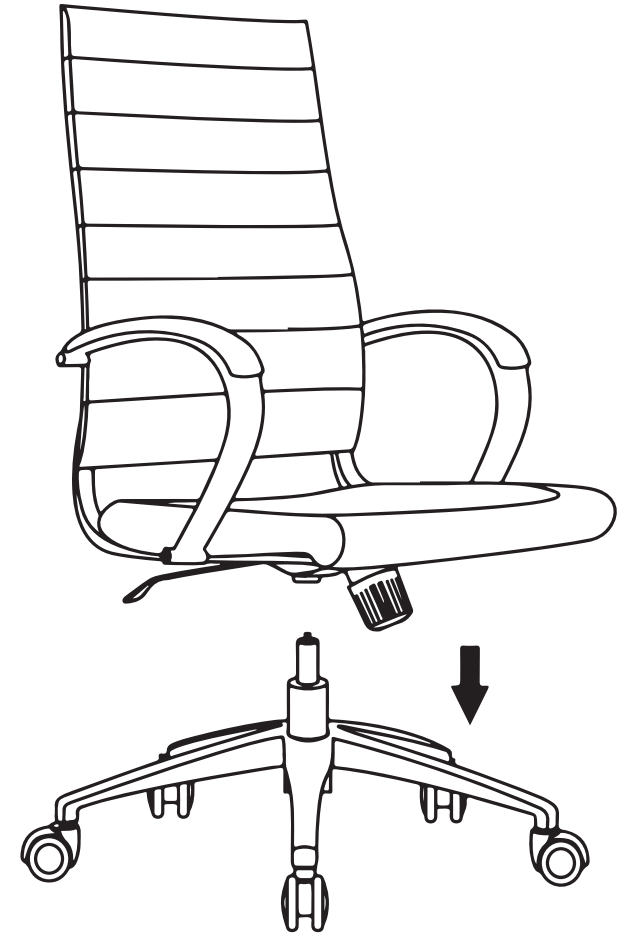

During assembly, hand tighten screws only. When the screws are in place, tighten completely.