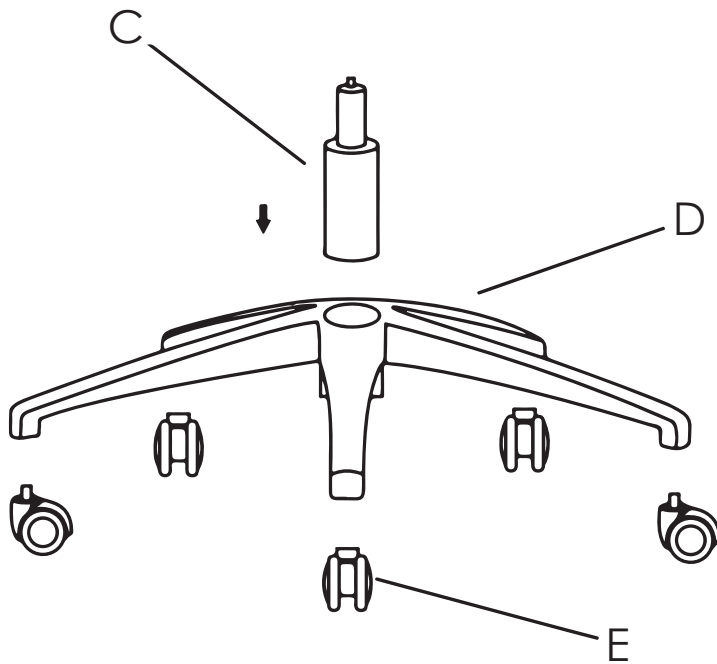

B (2 pcs)

C (1 pc)

D (1 pc)

E (5 pcs)

F (4 pcs)
ø8x48mm

G (4 pcs)

H (4 pcs)

I (1 pc)
8mm

During assembly, hand tighten screws only. When the screws are in place, tighten completely.

eurow style

Assembly Instructions

Brooklyn HB Office Chair

PLEASE NOTE: Check that you have received all components and hardware before assembling. If you are missing any parts, contact your retailer.

2

3

During assembly, hand tighten screws only. When the screws are in place, tighten completely.