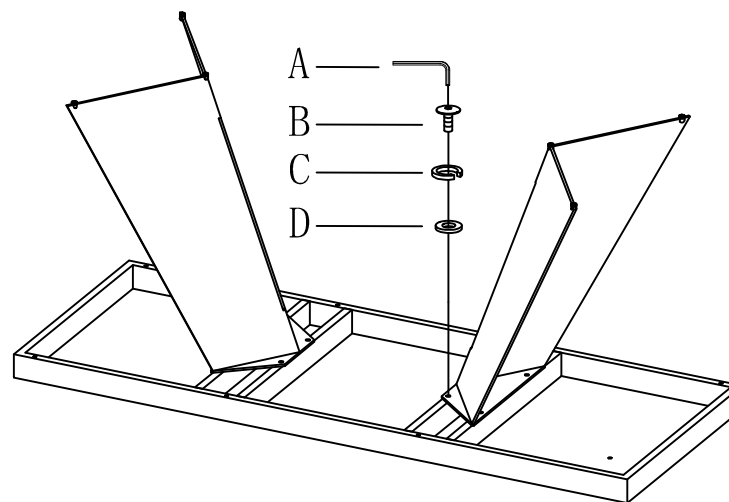

Assembly Instructions

MALENE-79 Dining Table

PLEASE NOTE: Check that you have received all components and hardware before assembling. If you are missing any parts, contact your retailer.

STEP 1

STEP 2

A (1 pc)
5mm

B (8 pcs)
M8x20

C (8 pcs)
Ø8

D (8 pcs)
Ø8

E (8 pcs)
M8x65

During assembly, hand tighten screws only. When all screws are in place, then tighten completely.