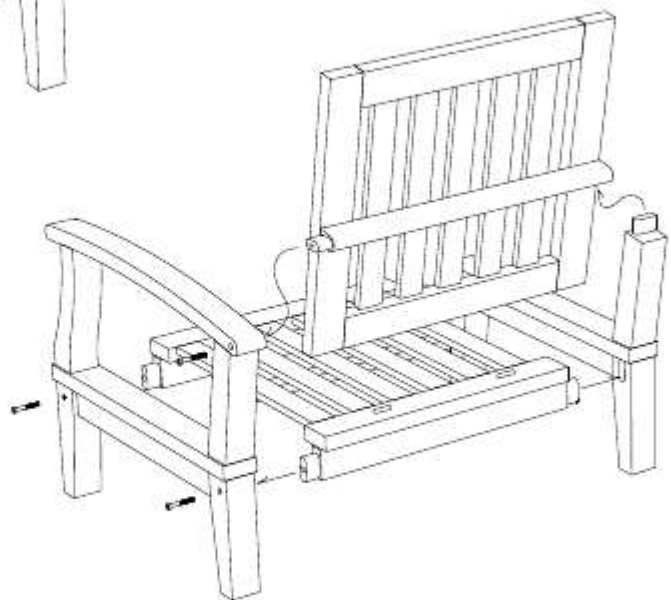

# DEEP SEATING LEFT

CODE SKU NO : EEI-1149-NAT-WHI

2

1