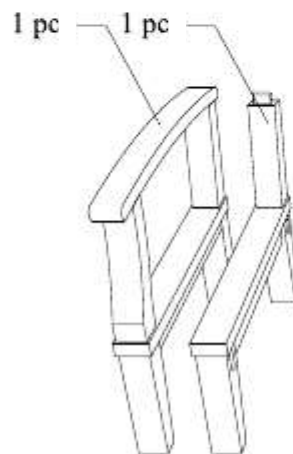

# DEEP SEATING LEFT

CODE SKU NO : EEI-1149-NAT-WHI

2

1

## STAINLESS STEEL HARDWARE

M 6 X 4cm = 1 pcs

M 6 X 7cm = 6 pcs

Allen Wrench M4= 1 pc

3