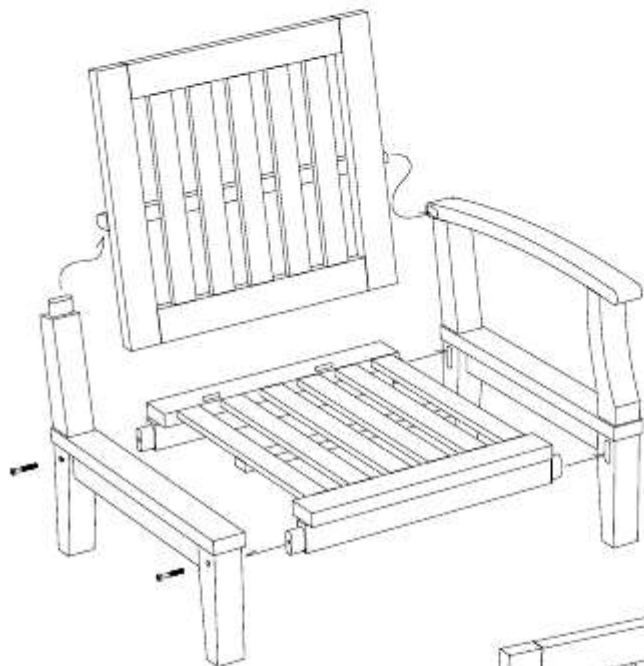

# DEEP SEATING LEFT

CODE SKU NO : EEI-1149-NAT-WHI

2

1