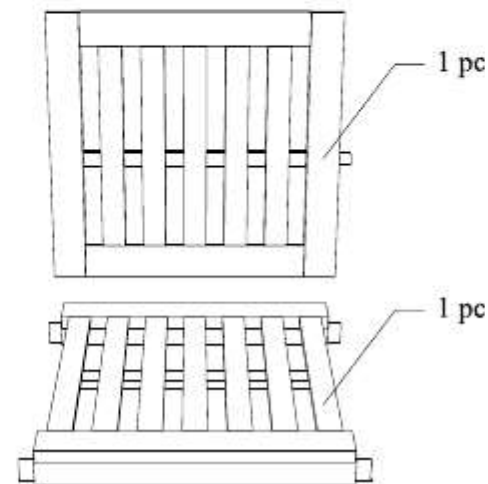

# DEEP SEATING LEFT

CODE SKU NO : EEI-1149-NAT-WHI

2

1

## STAINLESS STEEL HARDWARE

M 6 X 4cm = 1 pcs

M 6 X 7cm = 6 pcs

Allen Wrench M4= 1 pc

3