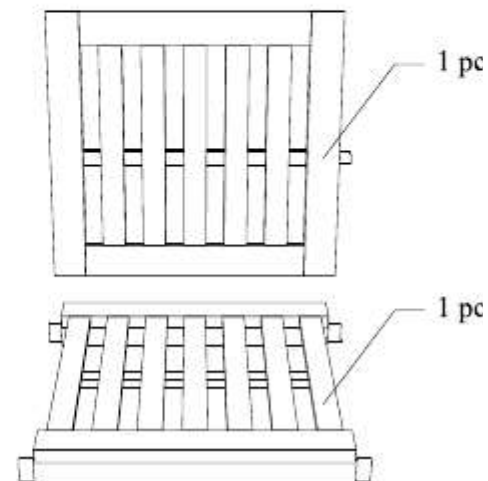

DEEP SEATING CENTER UNIT

CODE SKU NO : EEI-1150-NAT-WHI

2

1

STAINLESS STEEL HARDWARE

M 6 X 4cm = 2 pcs

M 6 X 7cm = 4 pcs

Allen Wrench M4 = 1 pc