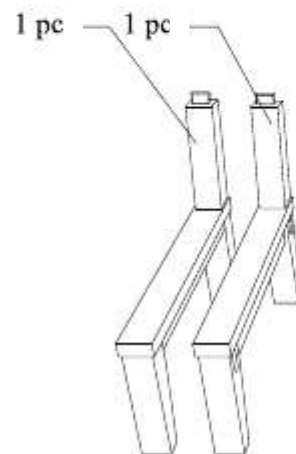

DEEP SEATING CENTER UNIT

CODE SKU NO : EEI-1150-NAT-WHI

2

1

STAINLESS STEEL HARDWARE

M 6 X 4cm = 2 pcs

M 6 X 7cm = 4 pcs

Allen Wrench M4 = 1 pc