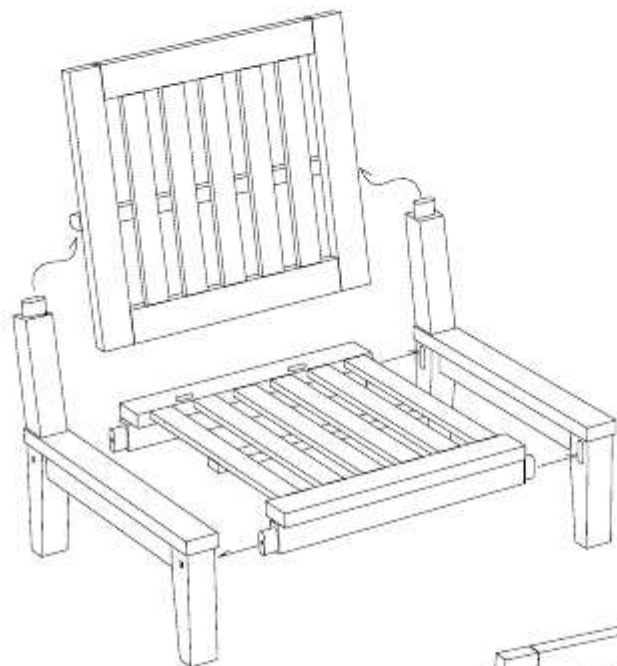

DEEP SEATING CENTER UNIT

CODE SKU NO : EEI-1150-NAT-WHI

2

1

STAINLESS STEEL HARDWARE

M 6 X 4cm = 2 pcs

M 6 X 7cm = 4 pcs

Allen Wrench M4 = 1 pc