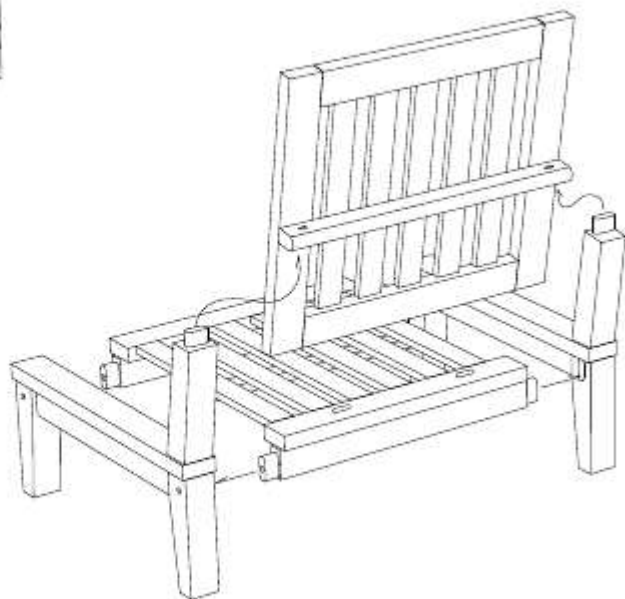

DEEP SEATING CENTER UNIT

CODE SKU NO : EEI-1150-NAT-WHI

2

1

STAINLESS STEEL HARDWARE

M 6 X 4cm = 2 pcs

M 6 X 7cm = 4 pcs

Allen Wrench M4 = 1 pc