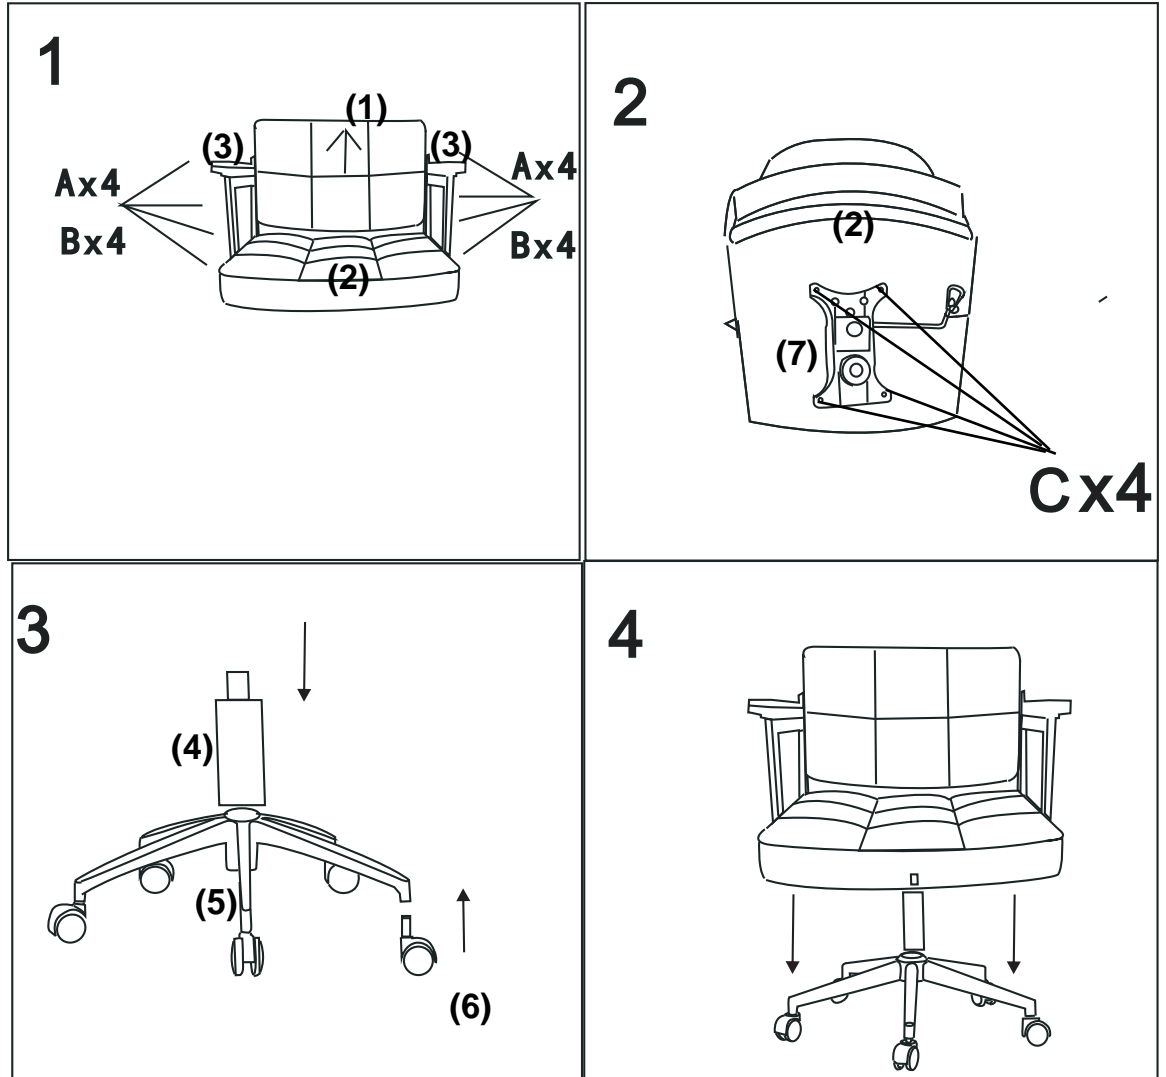

EEI-2686

(1)X1 	(2) X1 	(3)X1 
(4)X1 	(5)X1 	(6)X5 
(7)x1 		

Ax8  M6X18mm Silver

CX4  M6X18 mm Black

Bx8 

M6 

For correct assembly of this product all directional arrows should point in the same direction. Please check that all screws are FULLY tightened before using this chair. Depending on use, it may be necessary to tighten the components from time to time.

WARNING : Do not stand on the chair for any purpose.