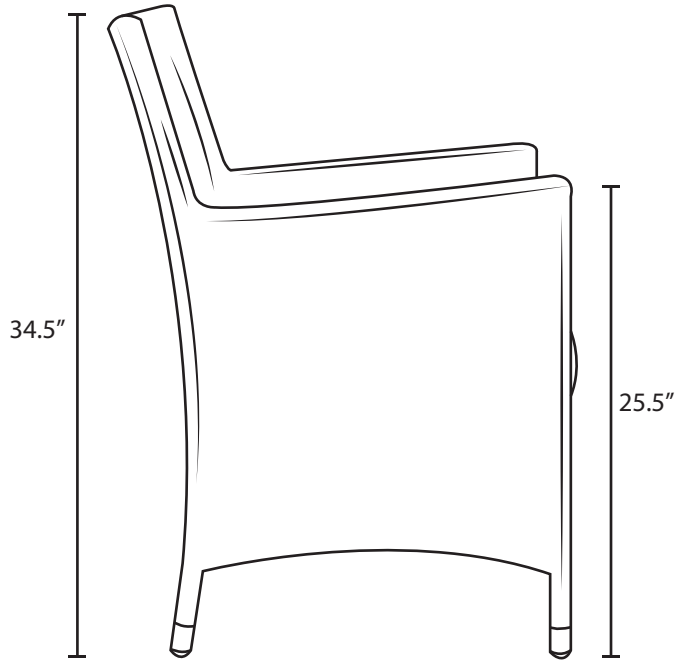

Overall Dimensions: 25.5"
Seat Dimensions: 19"

Overall Dimensions: 23"
Seat Dimensions: 19.5"