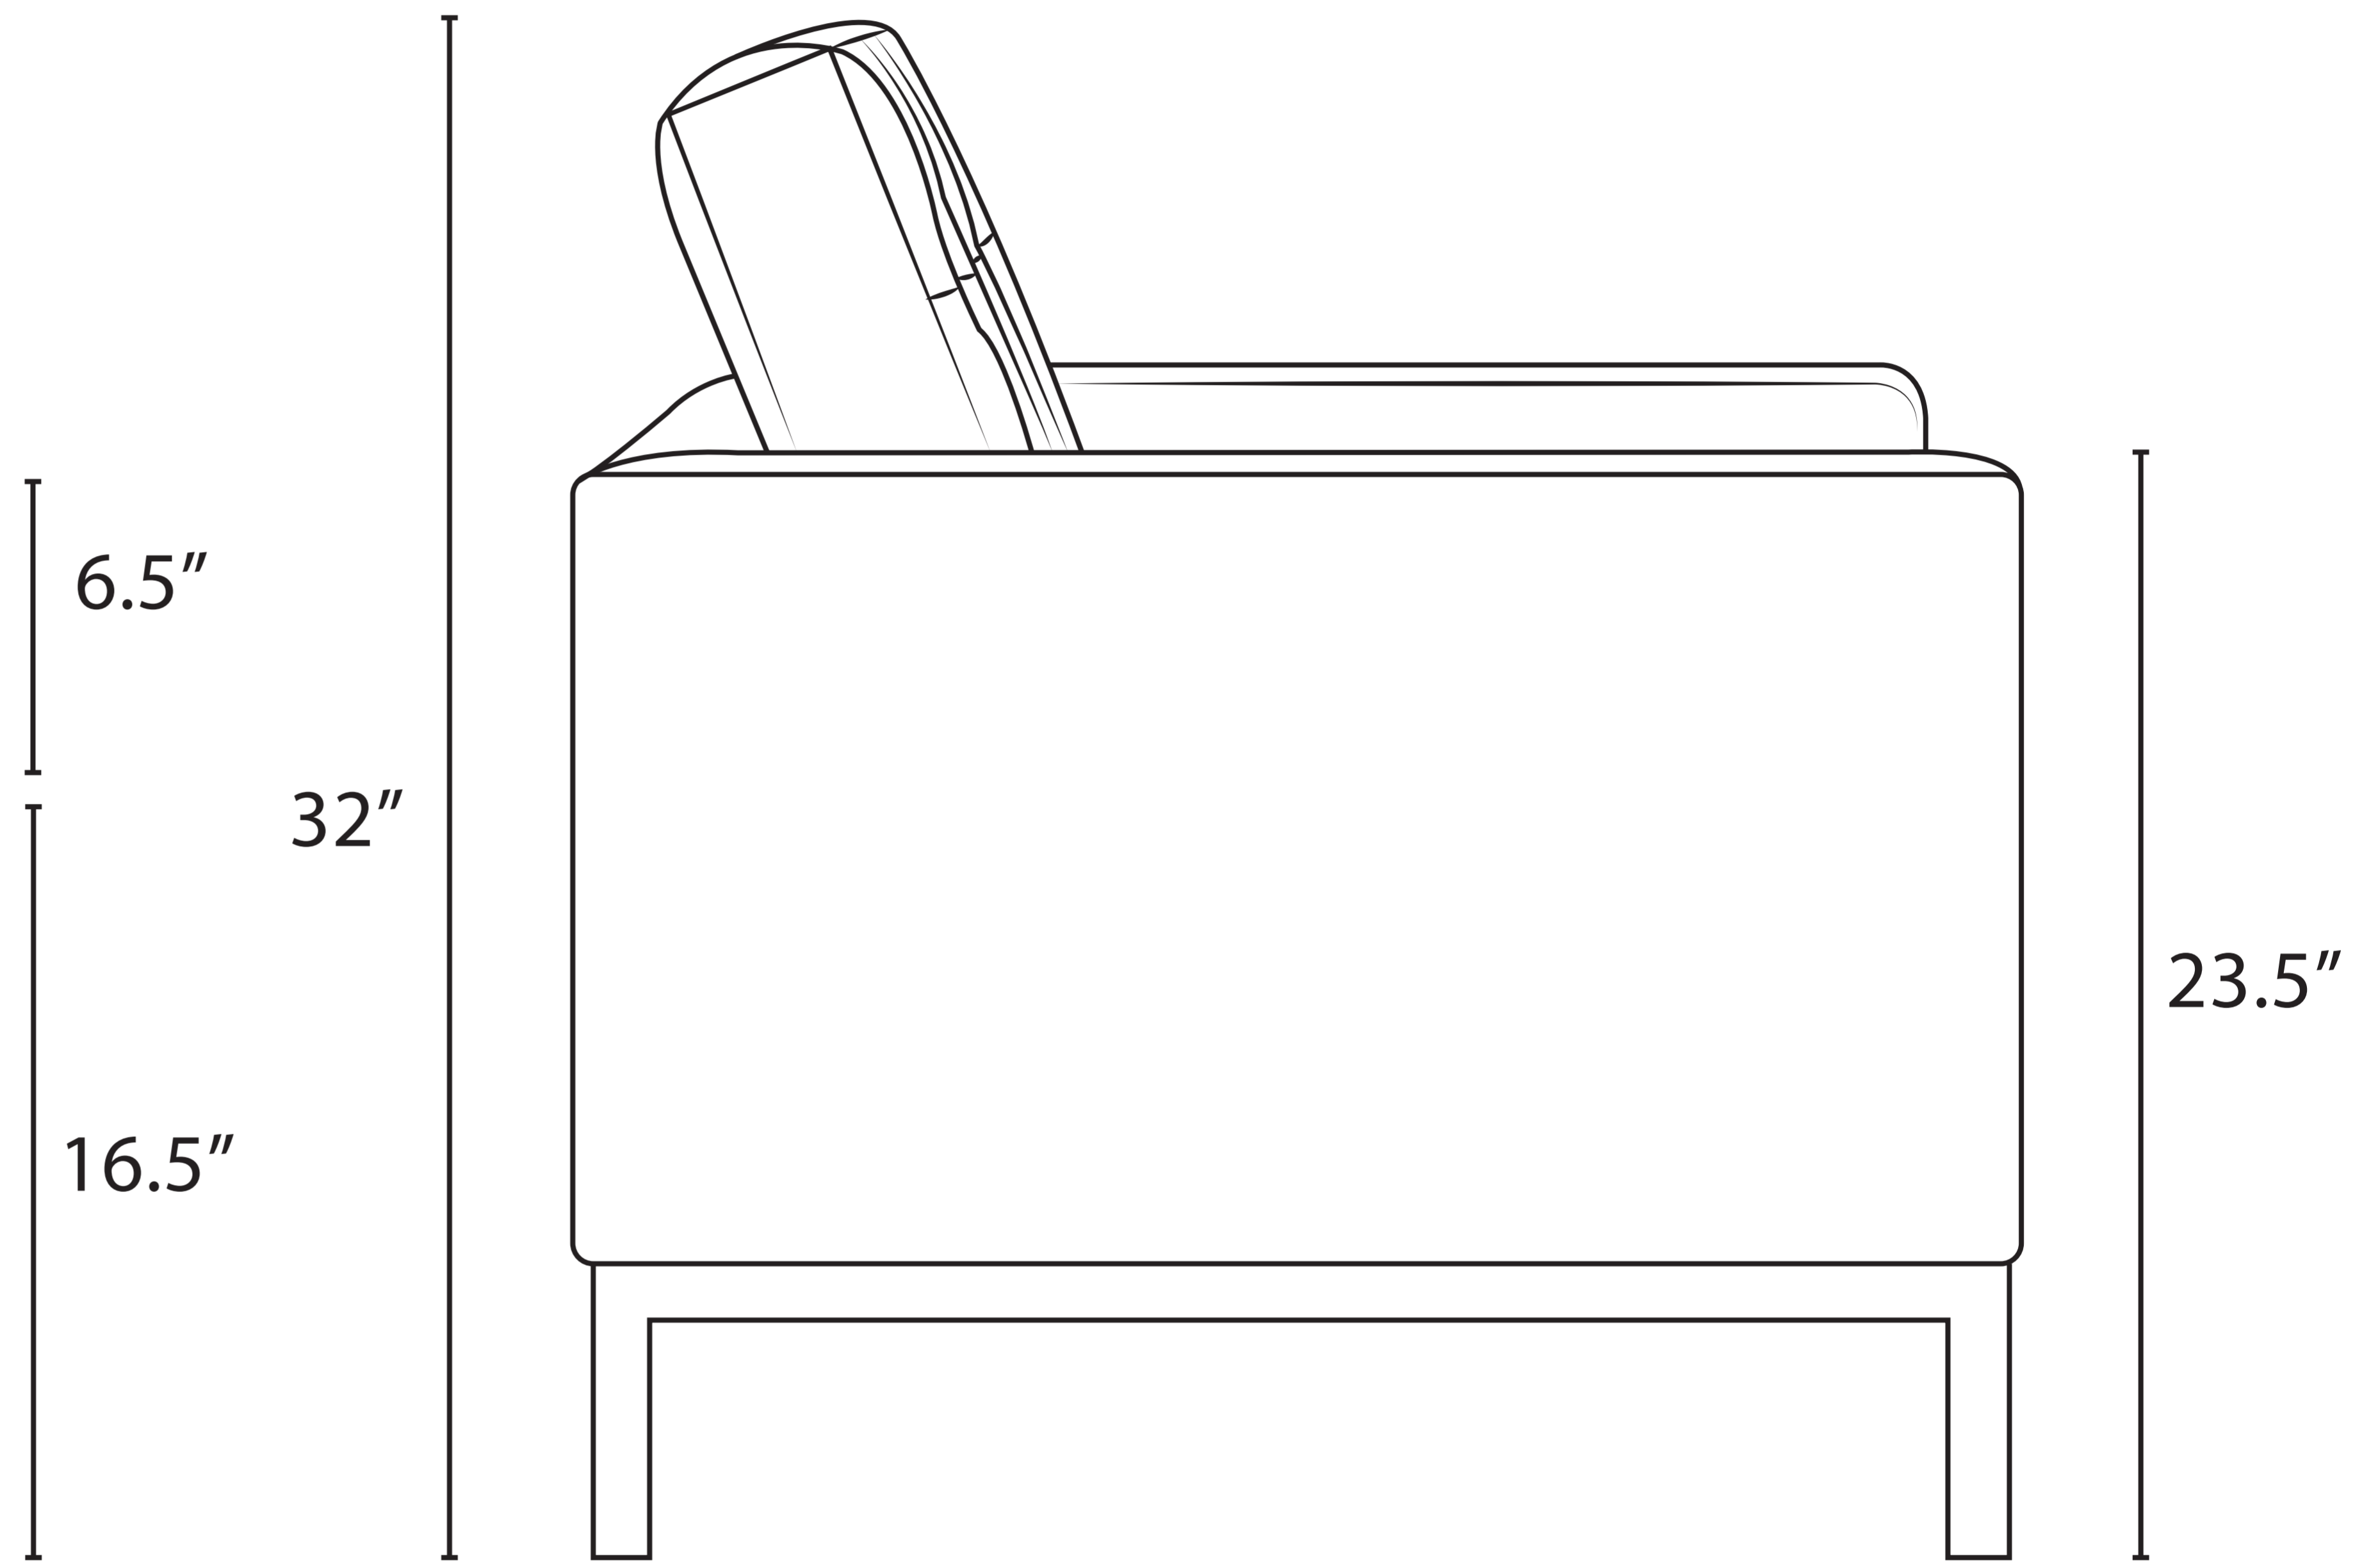

Overall dimension: 22.5"  
Seat dimension: 22.5"

Overall dimension: 31"  
Seat dimension: 21"